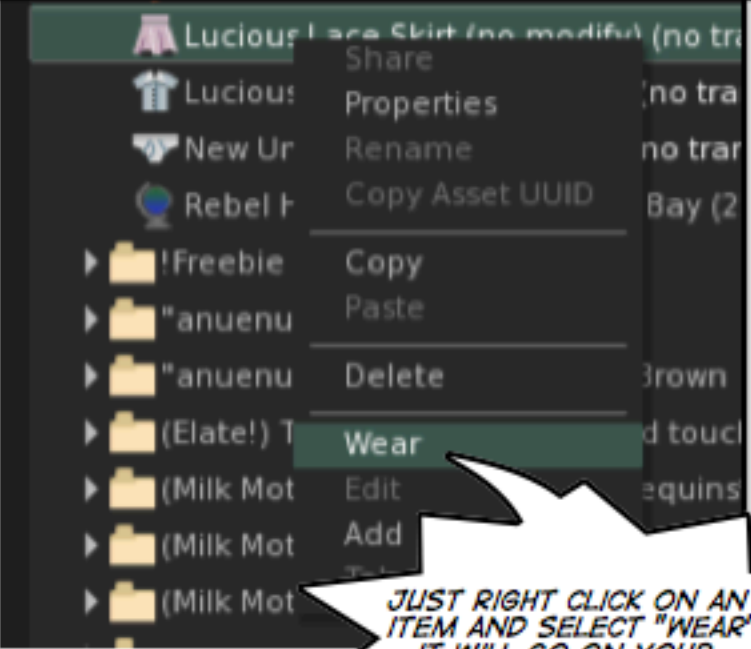

HOW TO CHANGE MY CLOTHES (USE INVENTORY)

IN SECOND LIFE, YOUR CLOSET IS YOUR INVENTORY. CLICK ON THE LITTLE SUITCASE ICON (ON THE RIGHT SIDE OF THE SCREEN) AND IT WILL OPEN THIS INVENTORY WINDOW.

IN YOUR INVENTORY, YOU'LL FIND A CLOTHING FOLDER WITH SOME CLOTHES INSIDE. SCROLL THROUGH THE LIST TO SEE WHAT ALL IS THERE.

JUST RIGHT CLICK ON AN ITEM AND SELECT "WEAR" - IT WILL GO ON YOUR AVATAR.

AND THE SAME METHOD WORKS FOR OTHER ITEMS, BESIDES CLOTHES TOO!