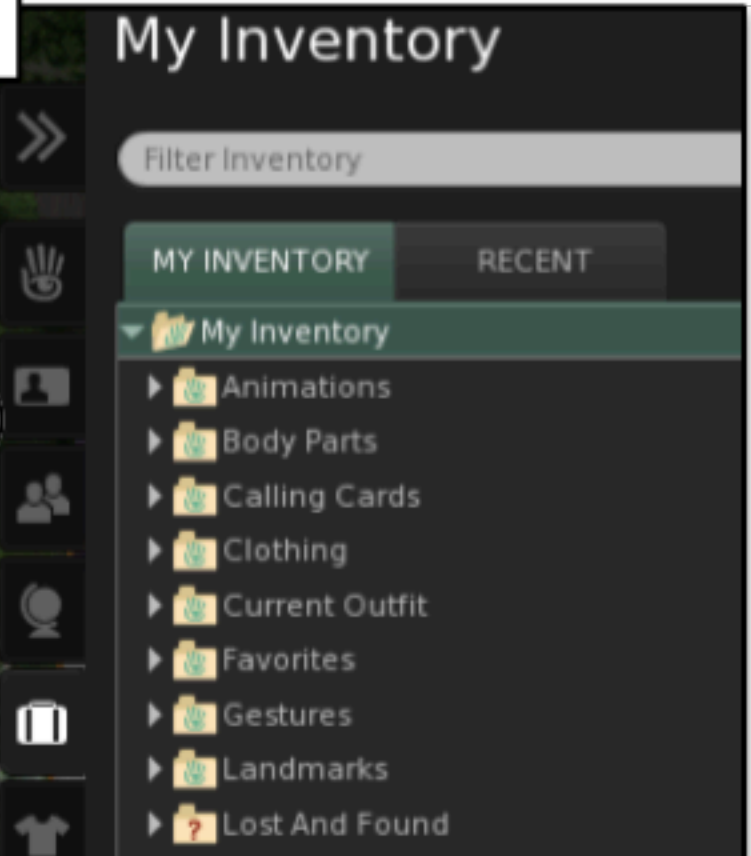

HOW TO CHANGE MY CLOTHES (USE INVENTORY)

IN SECOND LIFE, YOUR CLOSET IS YOUR INVENTORY. CLICK ON THE LITTLE SUITCASE ICON (ON THE RIGHT SIDE OF THE SCREEN) AND IT WILL OPEN THIS INVENTORY WINDOW.

IN YOUR INVENTORY, YOU'LL FIND A CLOTHING FOLDER WITH SOME CLOTHES INSIDE. SCROLL THROUGH THE LIST TO SEE WHAT ALL IS THERE.

JUST RIGHT CLICK ON AN ITEM AND SELECT "WEAR" - IT WILL GO ON YOUR AVATAR.

AND THE SAME METHOD WORKS FOR OTHER ITEMS, BESIDES CLOTHES TOO!