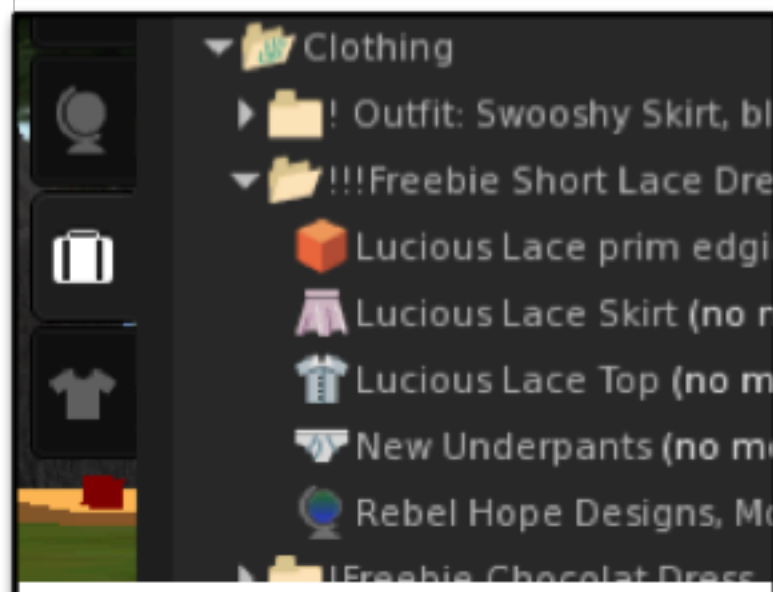

HOW TO CHANGE MY CLOTHES (USE INVENTORY)

IN SECOND LIFE, YOUR CLOSET IS YOUR INVENTORY. CLICK ON THE LITTLE SUITCASE ICON (ON THE RIGHT SIDE OF THE SCREEN) AND IT WILL OPEN THIS INVENTORY WINDOW.

IN YOUR INVENTORY, YOU'LL FIND A CLOTHING FOLDER WITH SOME CLOTHES INSIDE. SCROLL THROUGH THE LIST TO SEE WHAT ALL IS THERE.

JUST RIGHT CLICK ON AN ITEM AND SELECT "WEAR" - IT WILL GO ON YOUR AVATAR.

AND THE SAME METHOD WORKS FOR OTHER ITEMS, BESIDES CLOTHES TOO!